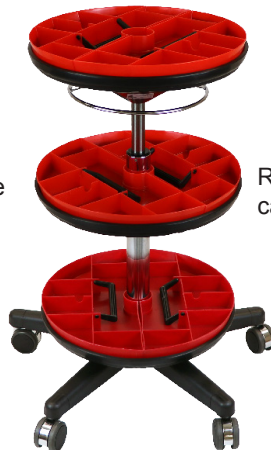

- Adjustable height range, 12" - 24"
- Heavy Duty Base with Self Braking Casters

TASQ

Work Stools

	Model #	Description
	WS3020PU Low Profile 17"- 24"	<ul style="list-style-type: none"> • Cushioned Round Seat Assembly • Putty Seat • Polished Five Star Base • Seat: 18.5"W x 17"D • Self-Breaking Casters • Touch Free Foot Pump • Chair Weight: 24 lbs.
	WS3222 Low Profile 12"- 17"	<ul style="list-style-type: none"> • Cushioned Workseat Assembly • Enamel Tool Caddy • Self-Breaking Casters • Seat: 12"D x 14"W • Chair Weight: 26 lbs.
	WS4233 Low Profile 17"- 24"	<ul style="list-style-type: none"> • Cushioned Workseat Assembly • Cast Aluminum Star Base with Glides • Seat: 14"D x 15.5"W • Chair Weight: 31 lbs.

	Model #	Description
	WS3920GMP Low Profile 20"- 25"	<ul style="list-style-type: none"> • Cushioned Round Seat Assembly • Black Vinyl • Seat: 18.5"W x 17"D • Backrest / Armrest - Dual Use • Backrest: 16.75"H x 15.75"W • Polished Five Star Base • Self-Breaking Casters • Touch Free Foot Pump • Chair Weight: 30 lbs.
	WS102492 Low Profile 7" To 37"	<ul style="list-style-type: none"> • Maximum Height 37" • 16" diameter Trays • All Shelves Have Drains • 3 Sets Removable Rustproof Trays • Sturdy Steel Balanced Base
	WS3555 Low Profile 12"- 17"	<ul style="list-style-type: none"> • Cushioned Round Seat Assembly • Self-Breaking Casters • Chair Weight: 30 lbs.

The molded polyurethane integral seat surface promotes air circulating breathability for maximum comfort and durability

Top two shelves are adjustable

Removable trays have carrying handles

The gas lift works without grease designed with self lubricating guide bushing. Also includes chrome cylinder cover